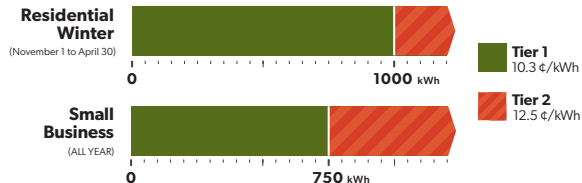

New Time-of-Use, Tiered and Ultra-Low Overnight Prices

November 1, 2023

The following applies to the Electricity line on your bill and reflects the electricity you use.

Winter Time-of-Use (TOU)

Winter Tier Thresholds (kilowatt hours)

The Ontario government's Ontario Electricity Rebate will change to 19.3%.

Choose the price plan that's right for you.

Visit: oeb.ca/choice

We're here to help:

T: 1-877-632-2727 TTY: 1-844-621-9977

E: publicinformation@oeb.ca