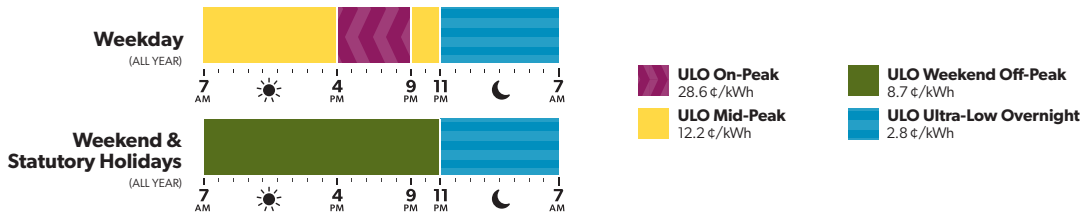

New Time-of-Use, Tiered and Ultra-Low Overnight Prices

November 1, 2023

The following applies to the Electricity line on your bill and reflects the electricity you use.

Winter Time-of-Use (TOU)

Winter Tier Thresholds (kilowatt hours)

W: oeb.ca

or contact your local utility.

More Customer Choice New Ultra-low Overnight Program Prices

November 1, 2023

The following applies to the Electricity line on your bill and reflects the electricity you use.

Ultra-Low Overnight (ULO) Hours and Prices

The Ontario government's Ontario Electricity Rebate will change to 19.3%.

Choose the price plan that's right for you.

Visit: oeb.ca/choice

We're here to help:

T: 1-877-632-2727 TTY: 1-844-621-9977