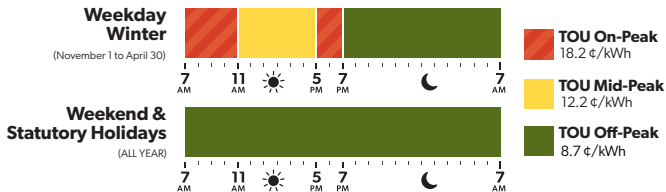

New Time-of-Use, Tiered and Ultra-Low Overnight Prices

November 1, 2023

The following applies to the Electricity line on your bill and reflects the electricity you use.

Winter Time-of-Use (TOU)

Winter Tier Thresholds (kilowatt hours)

The Ontario government's Ontario Electricity Rebate will change to 19.3%.

Choose the price plan that's right for you.

Visit: oeb.ca/choice

We're here to help:

T: 1-877-632-2727 TTY: 1-844-621-9977

E: publicinformation@oeb.ca