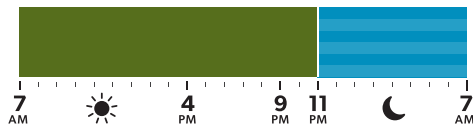

- TOU
- Tiered
- ULO

Visit:
oeb.ca/choice

We're here to help:

1-877-632-2727
oeb.ca

ULO Hours**

Weekday

Weekend & Statutory Holidays

 **On-Peak** 28.6 ¢/kWh  **Mid-Peak** 12.2 ¢/kWh