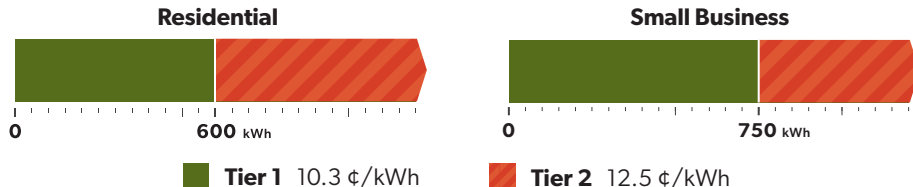

Summer Time-of-Use (TOU) Hours and Tier Thresholds

Effective May 1 to October 31, 2024

Choose the price plan that's right for you.

TOU Hours*

- TOU
- Tiered
- ULO

Visit:

oeb.ca/choice

Tier Thresholds (kilowatt hours)*

*Prices remain unchanged. Prices apply to the Electricity Line of your bill.

We're here to help:

1-877-632-2727
oeb.ca

Ultra-Low Overnight (ULO) Price Plan

Effective May 1 to
October 31, 2024

Choose the
price plan that's
right for you.