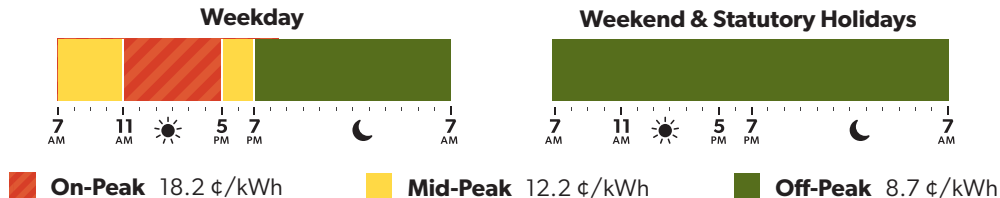

Summer Time-of-Use (TOU) Hours and Tier Thresholds

Effective May 1 to October 31, 2024

Choose the price plan that's right for you.

TOU Hours*

- TOU
- Tiered
- ULO

Visit:

oeb.ca/choice

Tier Thresholds (kilowatt hours)*

*Prices remain unchanged. Prices apply to the Electricity Line of your bill.

We're here to help:

1-877-632-2727
oeb.ca

Ultra-Low Overnight (ULO) Price Plan

Effective May 1 to
October 31, 2024

Choose the
price plan that's
right for you.

 **Weekend Off-Peak** 8.7 ¢/kWh  **Ultra-Low Overnight** 2.8 ¢/kWh

**Prices and hours remain unchanged. Prices apply to the Electricity Line of your bill.